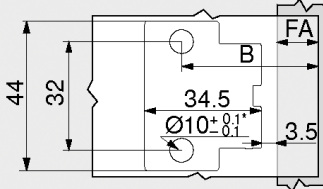

Fixing position

B Fixing position

$B = FA + 27$ mm

FA Front overlay

* Stone and ceramic +0.2/-0.1 mm